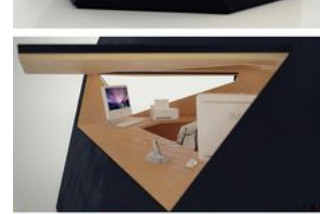

Bureau de jardin modulable

Épinglé à partir de
cutedecision.com