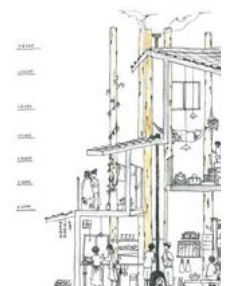

a home for all' by toyo ito inui, sou fujimoto, and a hirata, rikuzentakata

Épinglé à partir de designboom.com