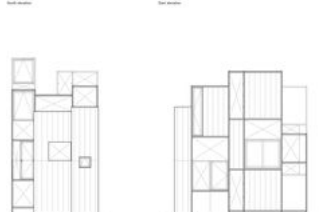

à partir de ArchDaily
Gallery - House NA / Sou Fujimoto Architects - 7

1

Épinglé à partir de archdaily.com