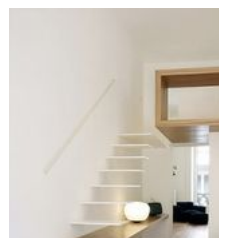

Spanish architect Javier Xpiral completed two ho 2010 with the lower volu from stacked ceramic wi #Architecture

Épinglé à partir de dezeen.com