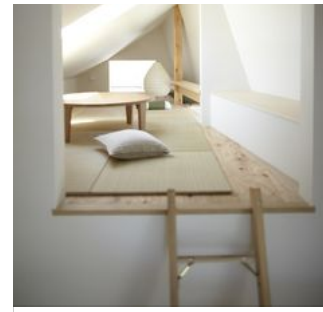

House in Setaqawa by SKAL and