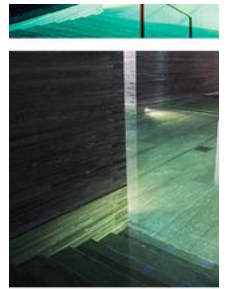

Épinglé à partir de flickr.com

The S-House

Construite par le studio Yuusuke Karasawa Architects dans la région de Saitama au Japon, une mention spéciale pour la surprenante "S-House", une incroyable résidence tout en transparence dont les différents étages sont reliés par des escalier ...

Épinglé à partir de trendsnow.net

So I love the Modern aesthetic, but this is pushing it for me. This house is 450 square feet, all white interior and exterior. The interior however is a bit more organically arranged, with natural wood accents and awesome concrete counter tops. The house also features a built in car port and is situated on a very small lot in down town Tokyo.

Épinglé à partir de thetinylife.com

A dream scenario

Épinglé à partir de blog.hgtv.com

Épinglé à partir de Uploaded by user