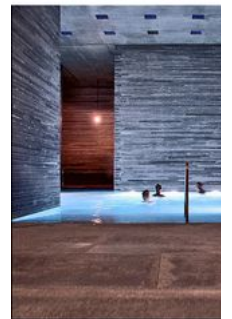

Rechercher

Julie

131

2A-AI sujet 2

Mahe Cros

50 Épingles 30 Abonné(e)s

Se désabonner de ce tableau

à partir de ArchDaily

Kindred House / Anagram Architects

Cubes

Épinglé à partir de archdaily.com

à partir de ArchDaily

Gallery - Wo House / SO Architecture - 4

Wo House / SO Architecture

Épinglé à partir de archdaily.com

Épinglé à partir de [facebook.com](https://www.facebook.com)

Hitoshi Abe's Ftown Building

Épinglé à partir de [cosascool.tumblr.com](https://www.cosascool.tumblr.com)

Architecture we like / Light / Seelings / Concrete / Heroic / at Design Binge

1

Épinglé à partir de [designbinge.tumblr.com](https://www.designbinge.tumblr.com)

#architecture #exterior #design

Épinglé à partir de [monsplace.tumblr.com](https://www.monsplace.tumblr.com)

Bukit Lawang Lodge is located in Sumatra, Indonesia, on a site adjacent to an orang-utan sanctuary (designed by Foster Lomas) Yes, please

Épinglé à partir de [bloodandchampagne.com](https://www.bloodandchampagne.com)