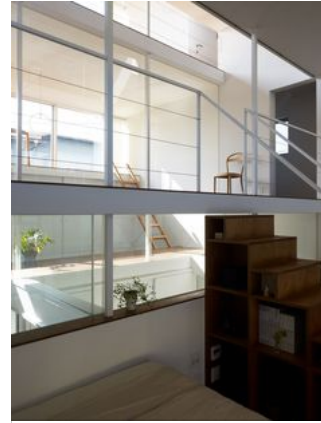

à partir de ArchDaily

Gallery - Amida House / Kochi Architect's Studio - 5

Amida House, © Daici Ano

Épinglé à partir de archdaily.com