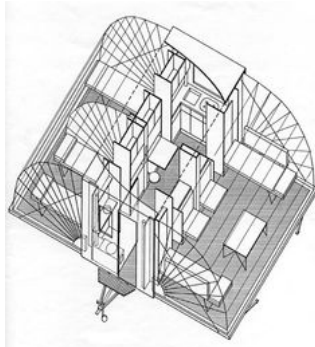

This Bubble is designed to be a Micro Hotel pod to be placed in airports for stranded passengers. The idea is to have a self contained unit that allows the occupants to have a quite space that meets their needs. at 7 meters squared it is just the right size. They have a few models: single bed, single bed with bathroom and a family version.

ARCHITECTURE : 'The Rucksack house' ou la maison sac à dos ! | E-TV

1

Épinglé à partir de [etvonweb.be](http://etvonweb.be)

Markies « Böhrling Architecture

Épinglé à partir de [bohtlingk.nl](http://bohtlingk.nl)