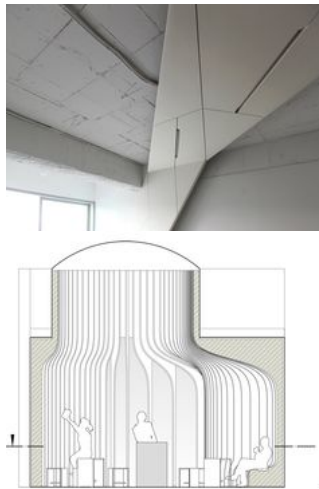

à partir de ArchDaily

Gallery - T-Boutique / Studio Pha - 3

T-Boutique,Elevation

Épinglé à partir de archdaily.com