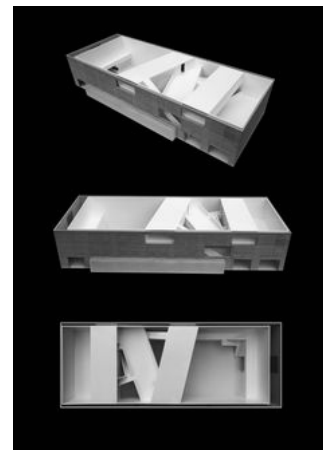

Épinglé à partir de dustjacket-attic.com

à partir de ArchDaily

Yue Art Gallery / Tao Lei Architect Studio

Épinglé à partir de archdaily.com