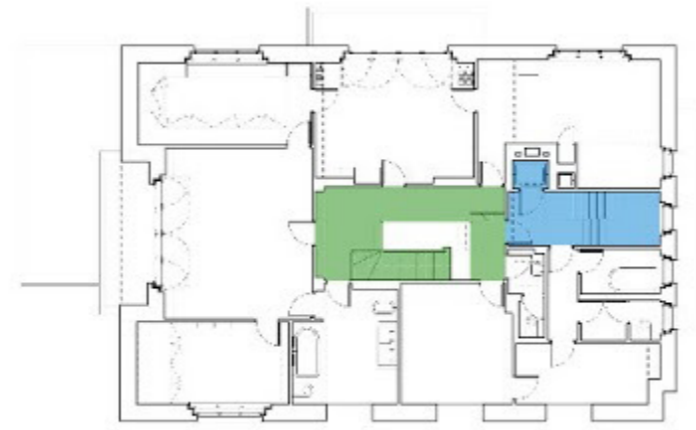

## LEGENDS:

- PRIVATE SPACE
- PUBLIC SPACE
- SERVICES SPACE

PLANS @ 1:125 SCALE ON A1

ROOF PLAN

ENTRANCE LEVEL PLAN

SECOND FLOOR PLAN

BASEMENT PLAN

FIRST FLOOR PLAN

**VILLA MULLER - Adolf Loos**  
CIRCULATION ANALYSIS

**LEGENDS:**

- EXTERIOR CIRCULATION
- FAMILY/GUESTS CIRCULATION
- SERVANTS CIRCULATION
- SHARED ZONE

PLANS @ 1:125 SCALE ON A1

ROOF PLAN

ENTRANCE LEVEL PLAN

SECOND FLOOR PLAN

BASEMENT PLAN

FIRST FLOOR PLAN

W

-  hallway circulation and secondary staircase
-  primary Staircase
-  raumplan influenced walkways

## Space and Circulation Study