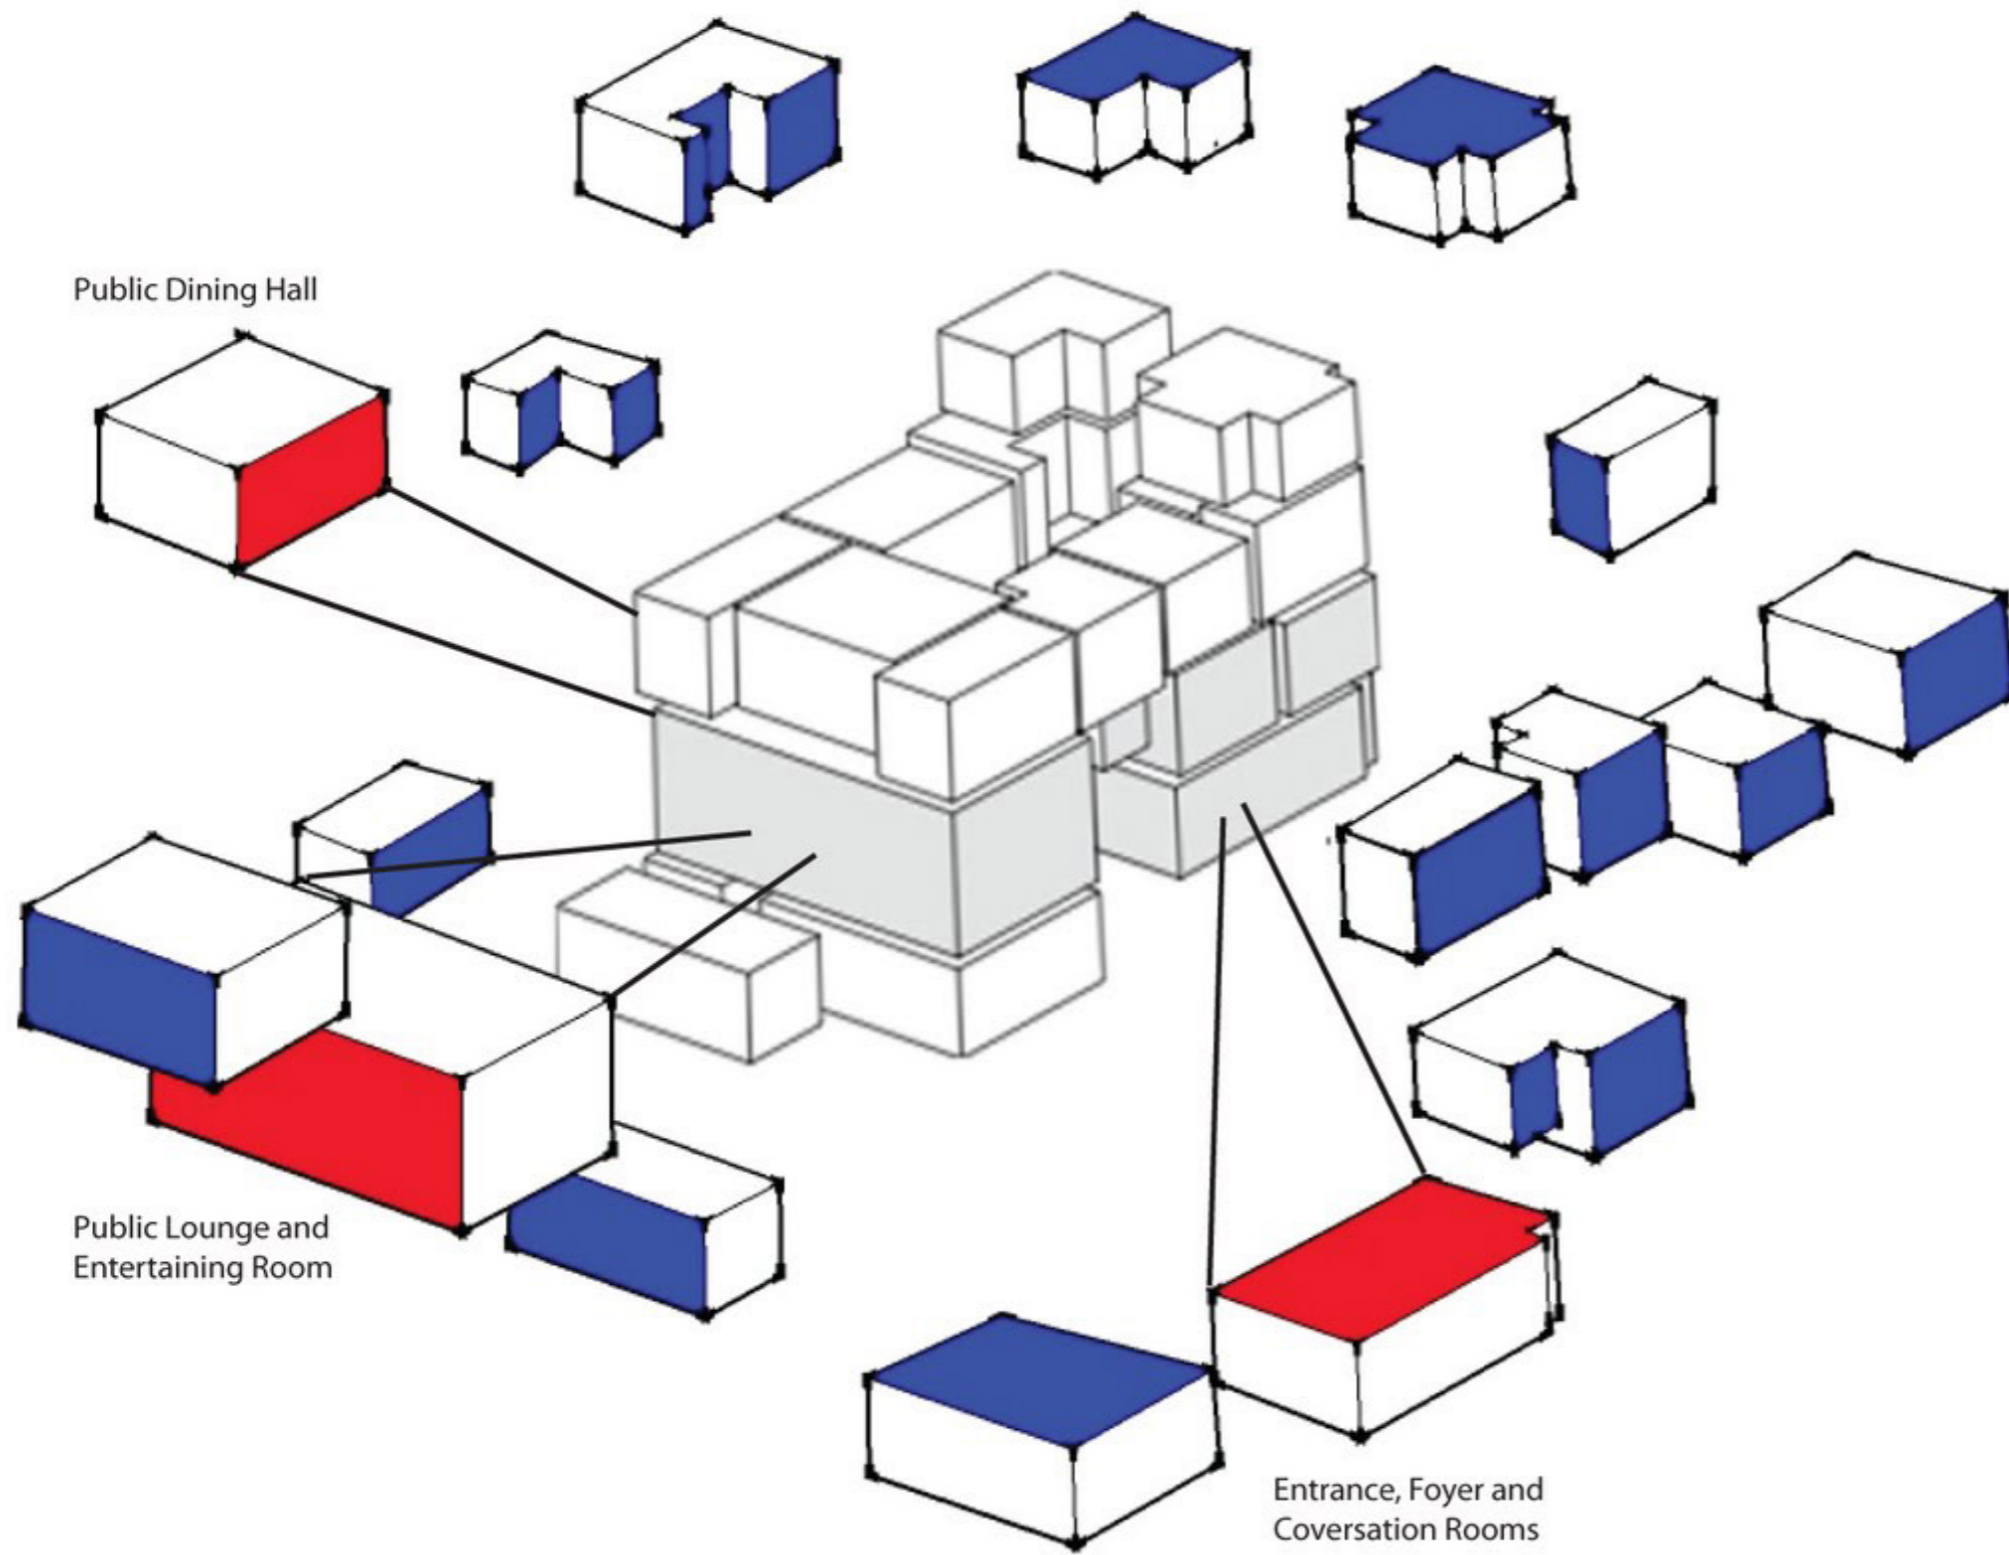

VILLA MULLER

Public and Private Space Analysis