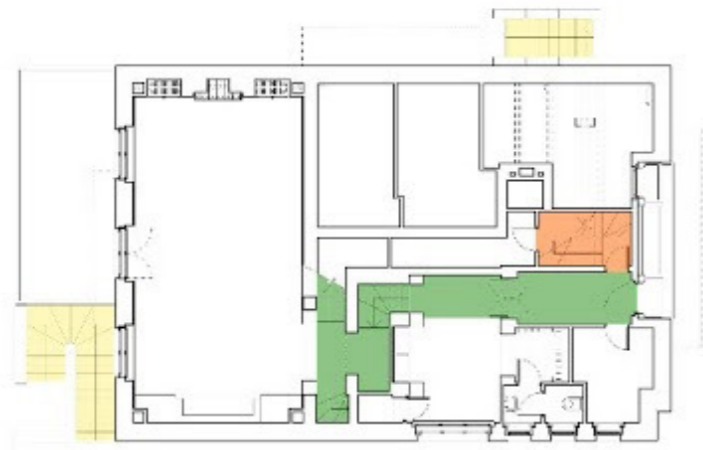

## LEGENDS:

- PRIVATE SPACE
- PUBLIC SPACE
- SERVICES SPACE

PLANS @ 1:125 SCALE ON A1

ROOF PLAN

ENTRANCE LEVEL PLAN

SECOND FLOOR PLAN

BASEMENT PLAN

FIRST FLOOR PLAN

**VILLA MULLER - Adolf Loos**  
CIRCULATION ANALYSIS

**LEGENDS:**

- EXTERIOR CIRCULATION
- FAMILY/GUESTS CIRCULATION
- SERVANTS CIRCULATION
- SHARED ZONE

PLANS @ 1:125 SCALE ON A1

ROOF PLAN

ENTRANCE LEVEL PLAN

SECOND FLOOR PLAN

BASEMENT PLAN

FIRST FLOOR PLAN

W

-  hallway circulation and secondary staircase
-  primary Staircase
-  raumplan influenced walkways

## Space and Circulation Study