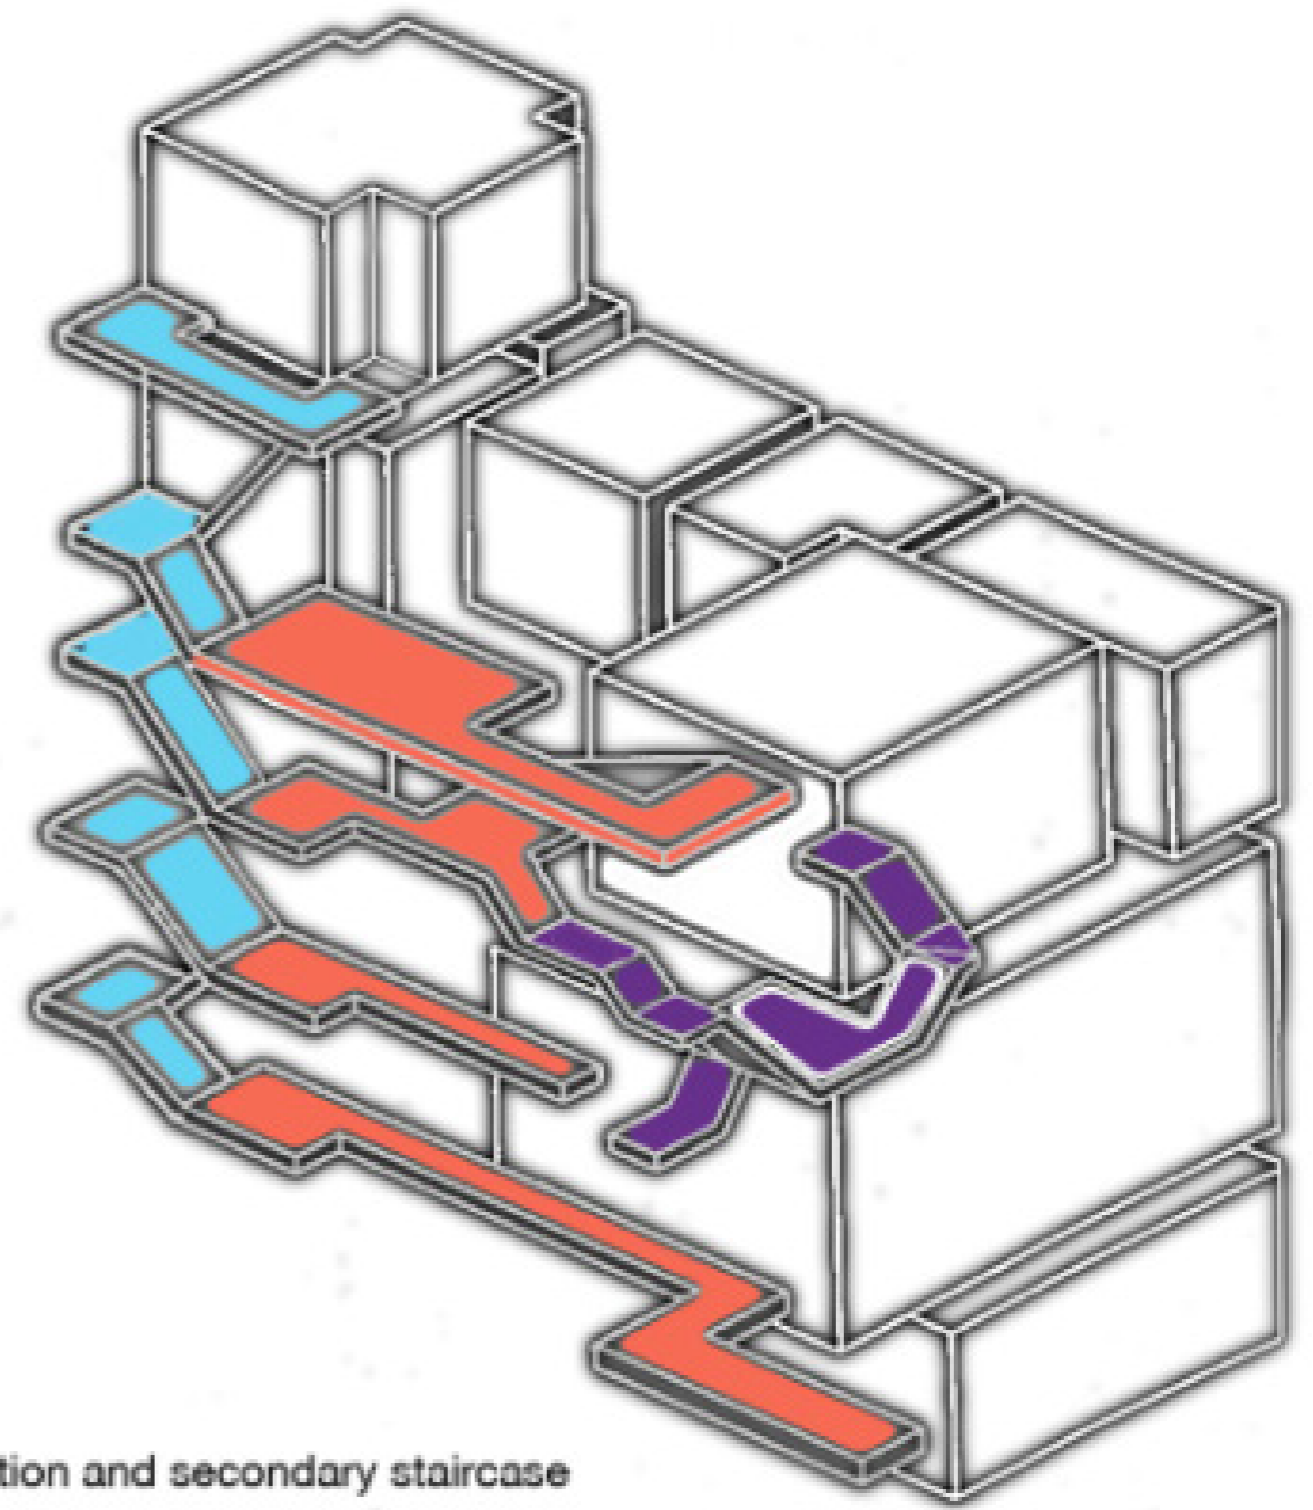

**VILLA MULLER - Adolf Loos**  
CIRCULATION ANALYSIS

**LEGENDS:**

- EXTERIOR CIRCULATION
- FAMILY/GUESTS CIRCULATION
- SERVANTS CIRCULATION
- SHARED ZONE

PLANS @ 1:125 SCALE ON A1

ROOF PLAN

ENTRANCE LEVEL PLAN

SECOND FLOOR PLAN

BASEMENT PLAN

FIRST FLOOR PLAN

W

-  hallway circulation and secondary staircase
-  primary Staircase
-  raumplan influenced walkways

## Space and Circulation Study