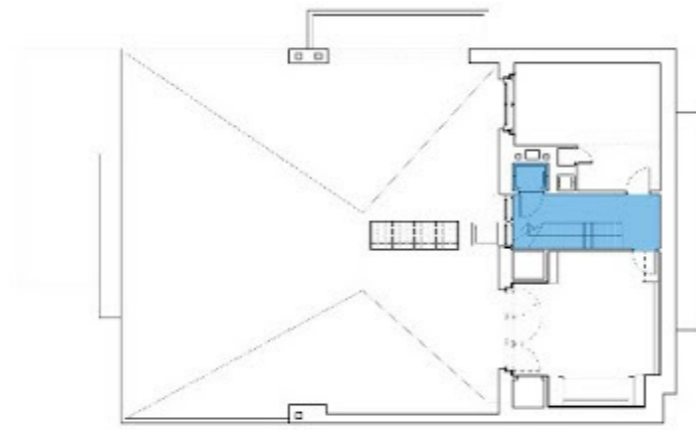

## LEGENDS:

- PRIVATE SPACE
- PUBLIC SPACE
- SERVICES SPACE

PLANS @ 1:125 SCALE ON A1

ROOF PLAN

ENTRANCE LEVEL PLAN

SECOND FLOOR PLAN

BASEMENT PLAN

FIRST FLOOR PLAN

**VILLA MULLER - Adolf Loos**  
CIRCULATION ANALYSIS

**LEGENDS:**

- EXTERIOR CIRCULATION
- FAMILY/GUESTS CIRCULATION
- SERVANTS CIRCULATION
- SHARED ZONE

PLANS @ 1:125 SCALE ON A1

ROOF PLAN

ENTRANCE LEVEL PLAN