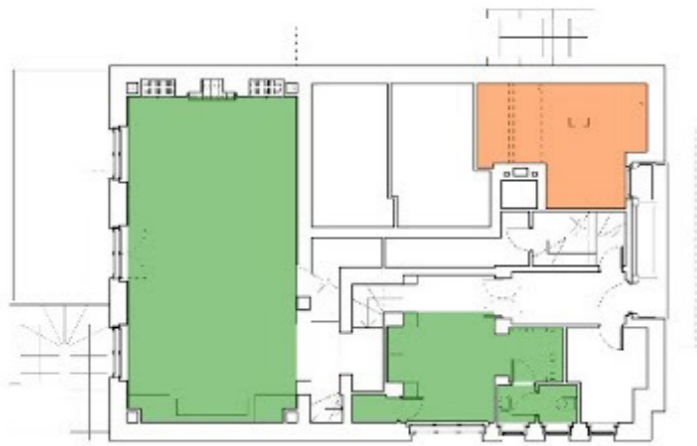

## LEGENDS:

- PRIVATE SPACE
- PUBLIC SPACE
- SERVICES SPACE

PLANS @ 1:125 SCALE ON A1

ROOF PLAN

ENTRANCE LEVEL PLAN

SECOND FLOOR PLAN

BASEMENT PLAN

FIRST FLOOR PLAN

**VILLA MULLER - Adolf Loos**  
CIRCULATION ANALYSIS

**LEGENDS:**

- EXTERIOR CIRCULATION
- FAMILY/GUESTS CIRCULATION
- SERVANTS CIRCULATION
- SHARED ZONE

PLANS @ 1:125 SCALE ON A1

ROOF PLAN

ENTRANCE LEVEL PLAN