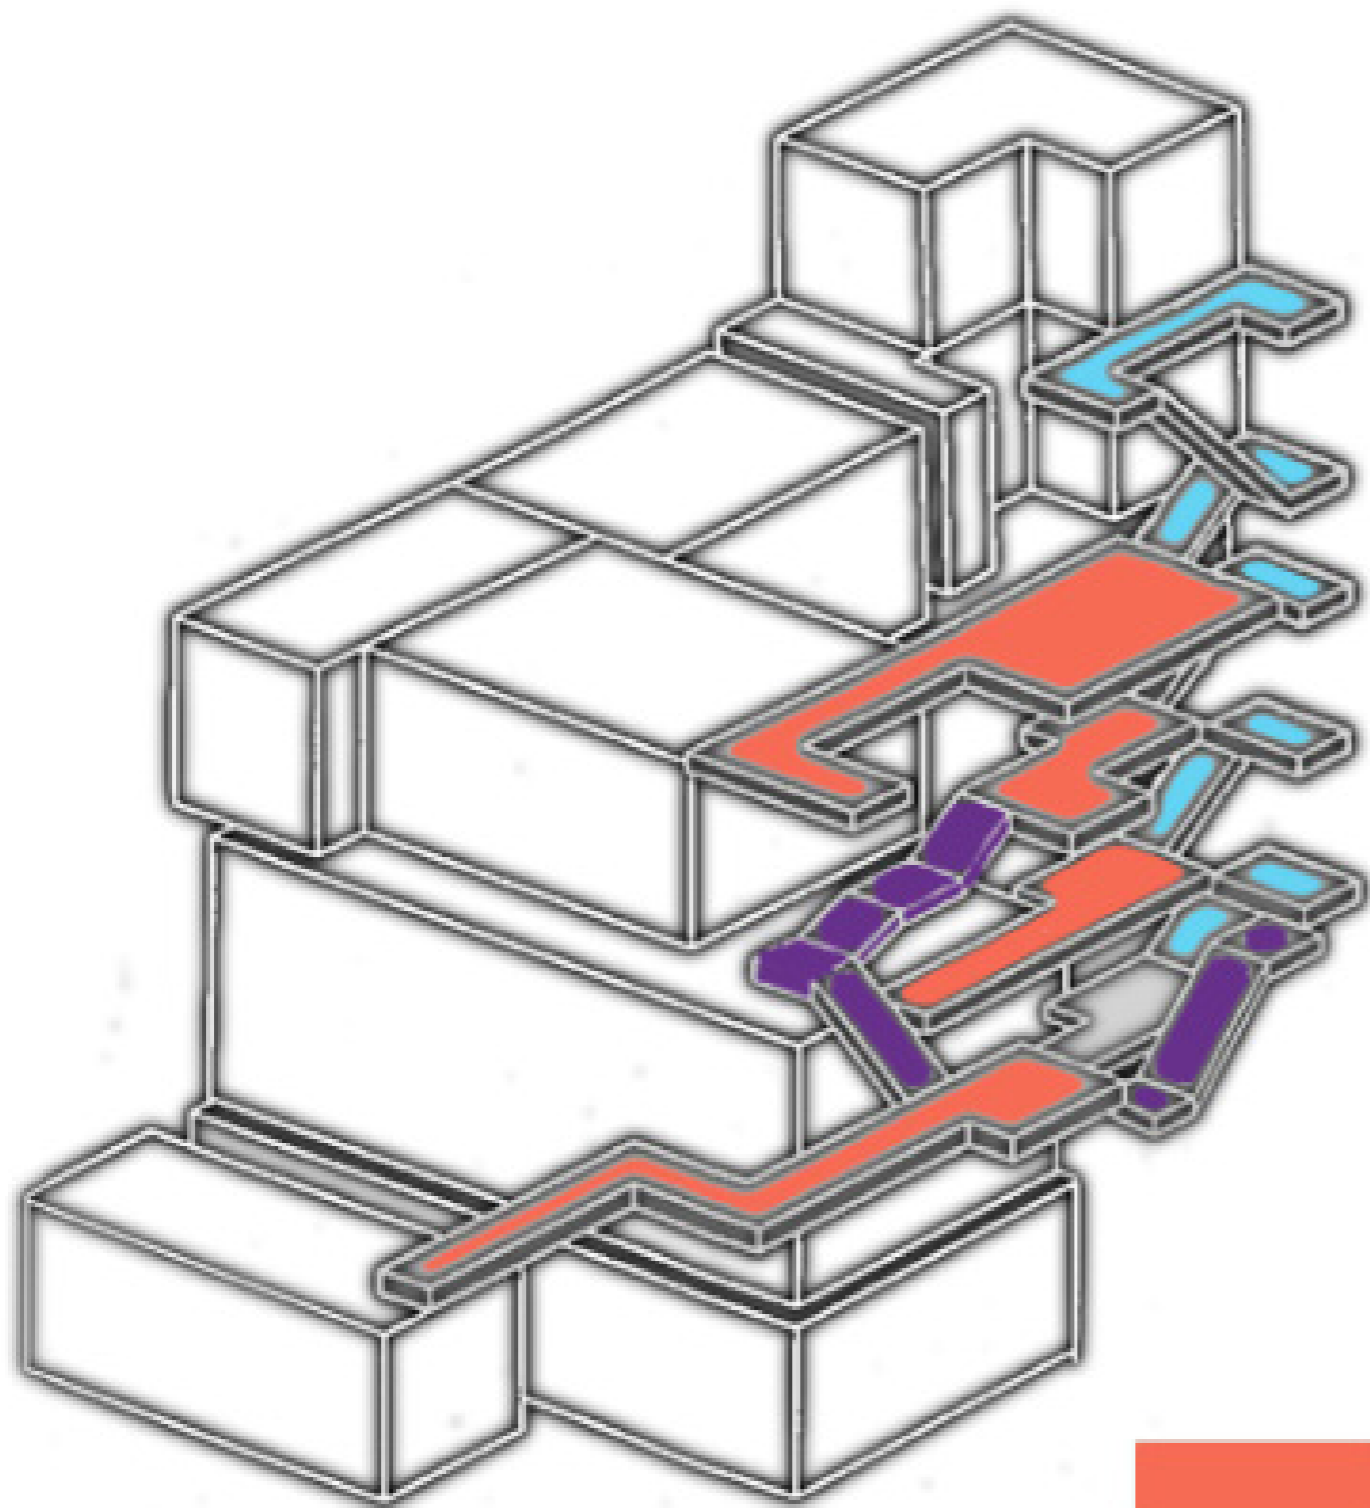

**VILLA MULLER - Adolf Loos**  
CIRCULATION ANALYSIS

**LEGENDS:**

- EXTERIOR CIRCULATION
- FAMILY/GUESTS CIRCULATION
- SERVANTS CIRCULATION
- SHARED ZONE

PLANS @ 1:125 SCALE ON A1

ROOF PLAN

ENTRANCE LEVEL PLAN

SECOND FLOOR PLAN

BASEMENT PLAN

FIRST FLOOR PLAN

W

-  hallway circulation and secondary staircase
-  primary Staircase
-  raumplan influenced walkways

## Space and Circulation Study