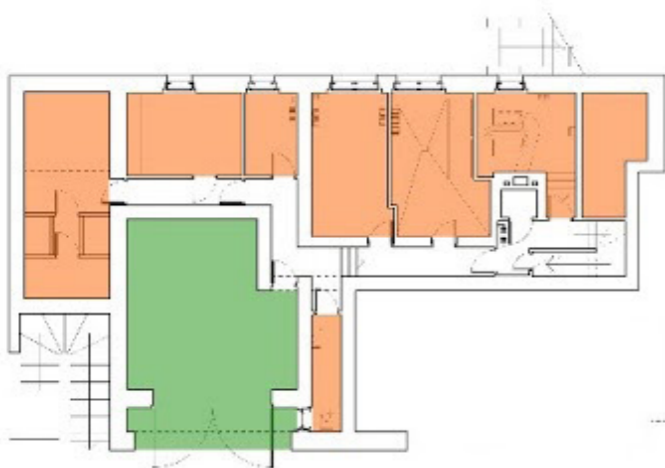

## LEGENDS:

- PRIVATE SPACE
- PUBLIC SPACE
- SERVICES SPACE

PLANS @ 1:125 SCALE ON A1

ROOF PLAN

ENTRANCE LEVEL PLAN

SECOND FLOOR PLAN

BASEMENT PLAN

FIRST FLOOR PLAN

**VILLA MULLER - Adolf Loos**  
CIRCULATION ANALYSIS

**LEGENDS:**

- EXTERIOR CIRCULATION
- FAMILY/GUESTS CIRCULATION
- SERVANTS CIRCULATION
- SHARED ZONE

PLANS @ 1:125 SCALE ON A1

ROOF PLAN

ENTRANCE LEVEL PLAN

SECOND FLOOR PLAN

BASEMENT PLAN

FIRST FLOOR PLAN

W

-  hallway circulation and secondary staircase
-  primary Staircase
-  raumplan influenced walkways