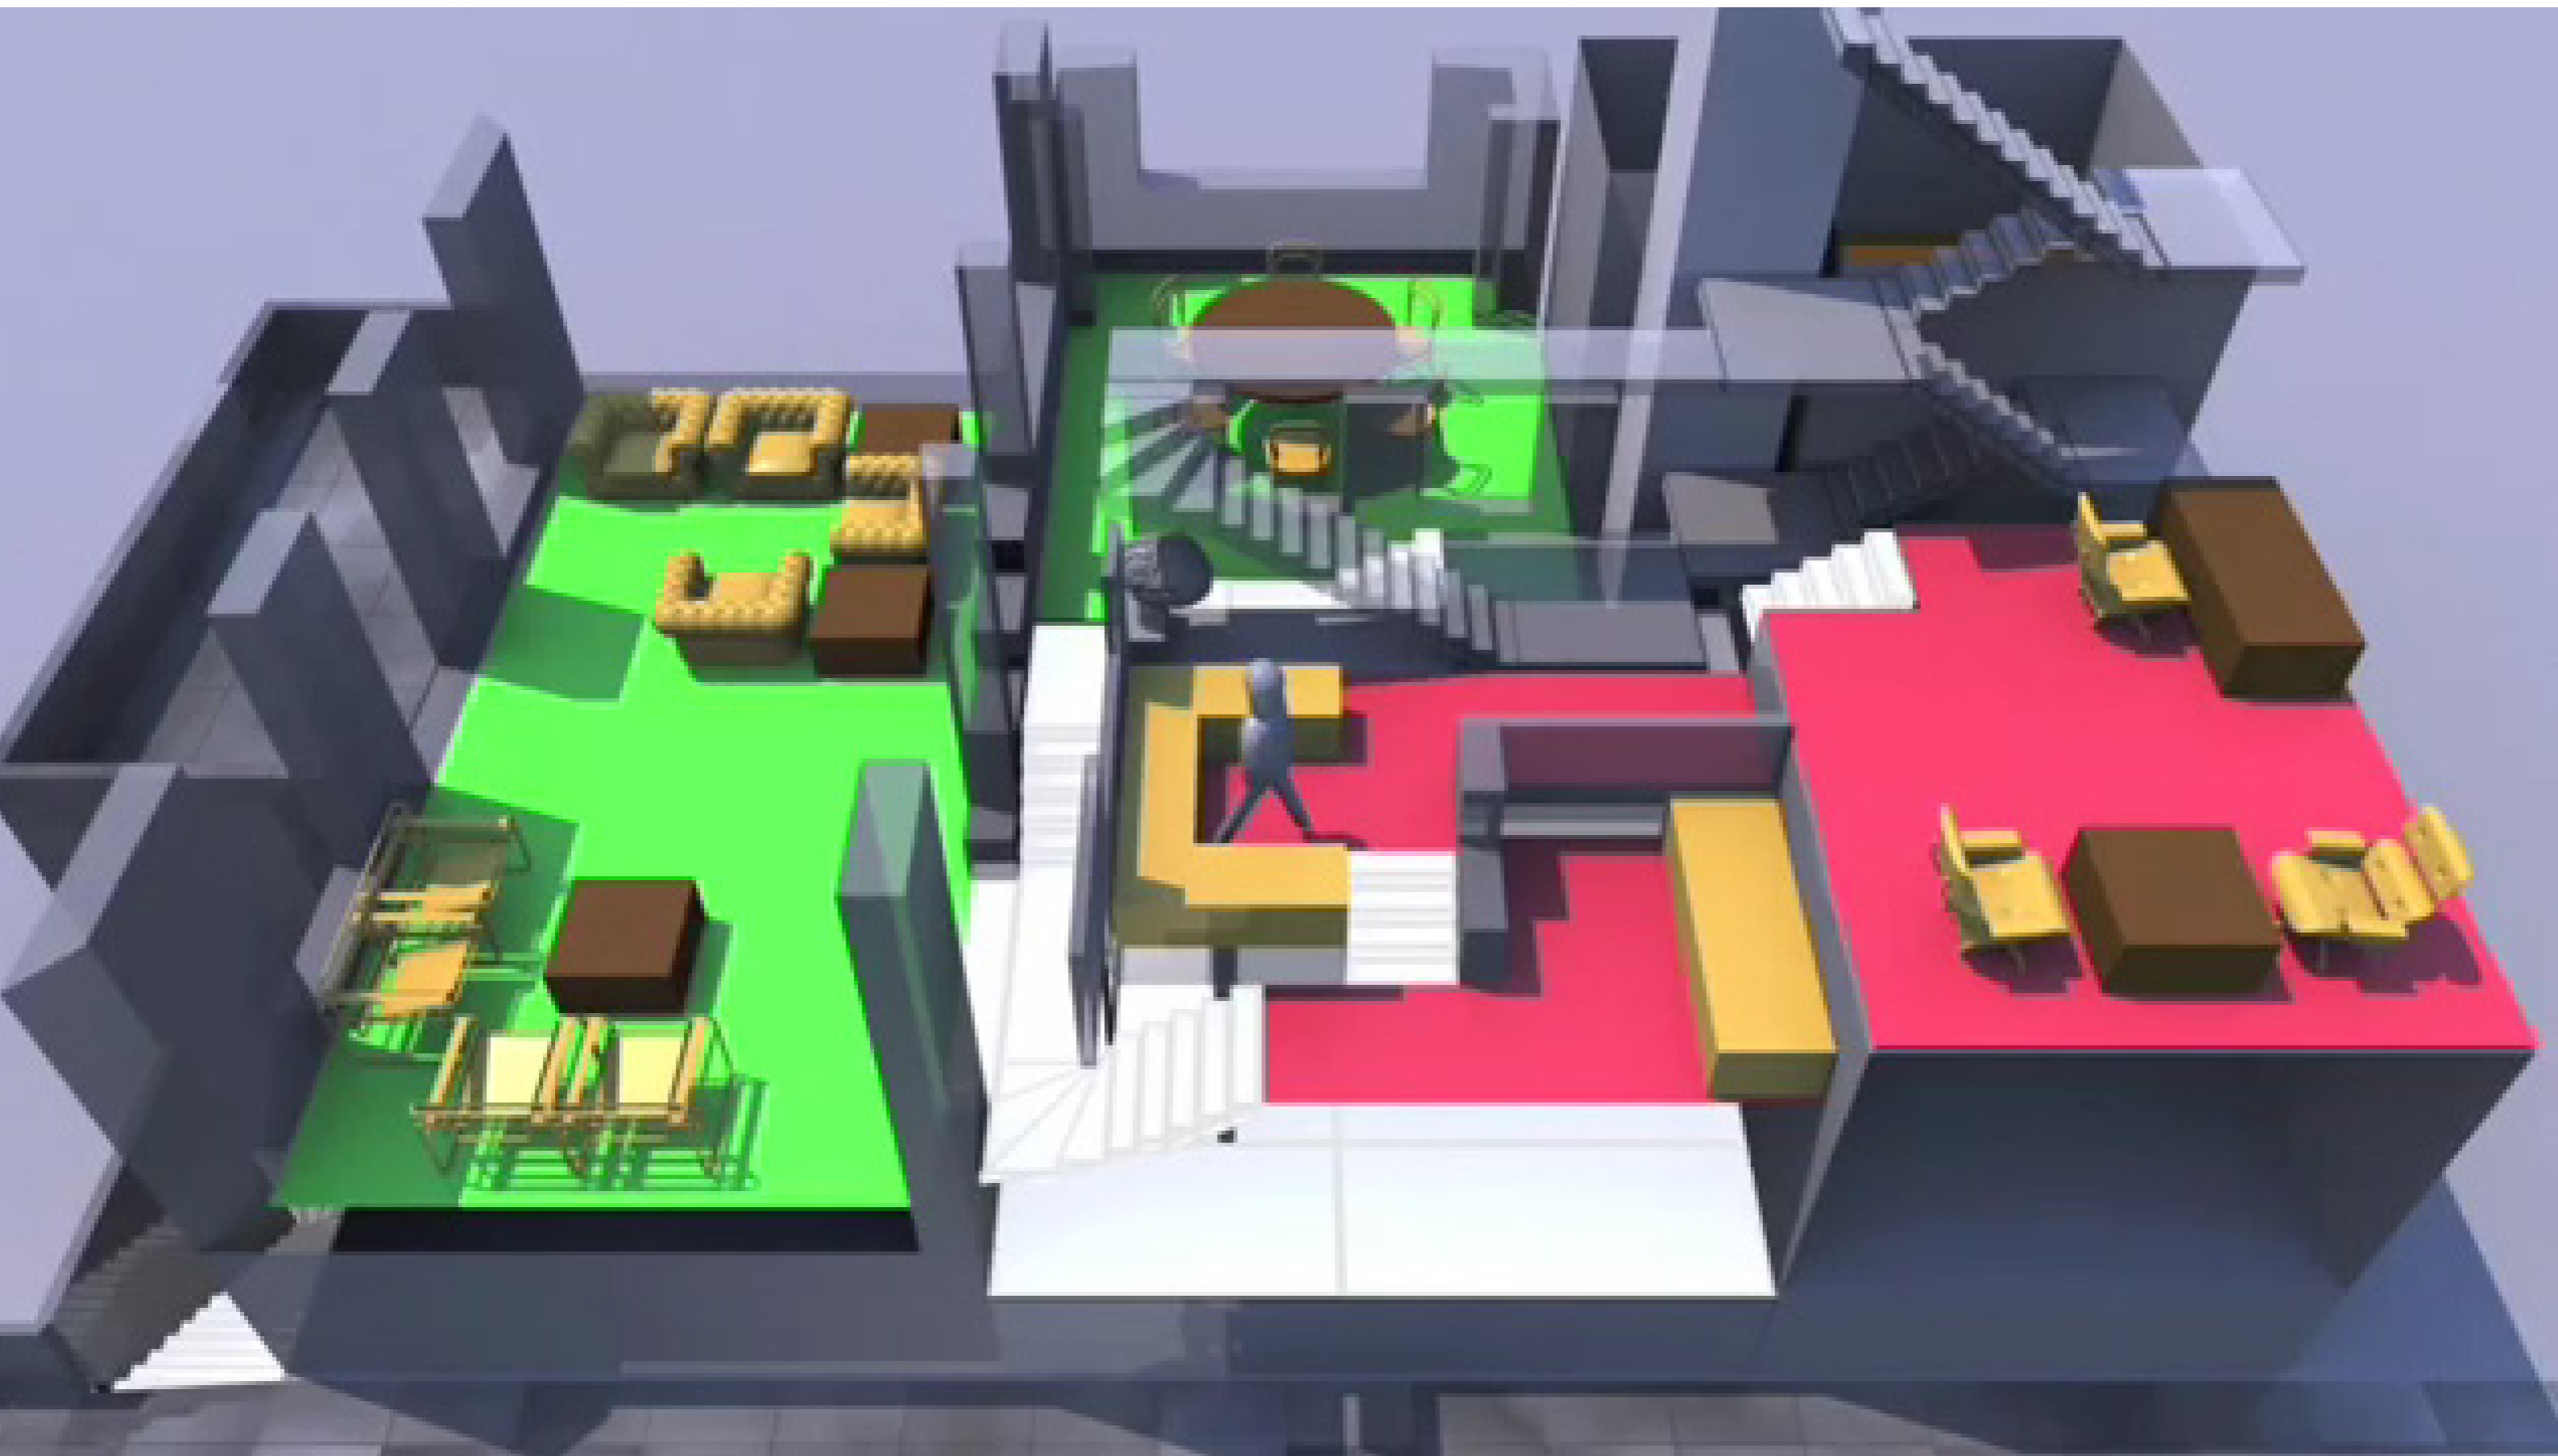

**VILLA MULLER - Adolf Loos**  
CIRCULATION ANALYSIS

**LEGENDS:**

- EXTERIOR CIRCULATION
- FAMILY/GUESTS CIRCULATION
- SERVANTS CIRCULATION
- SHARED ZONE

PLANS @ 1:125 SCALE ON A1

ROOF PLAN

ENTRANCE LEVEL PLAN

SECOND FLOOR PLAN

BASEMENT PLAN

FIRST FLOOR PLAN

W

-  hallway circulation and secondary staircase
-  primary Staircase
-  raumplan influenced walkways

## Space and Circulation Study