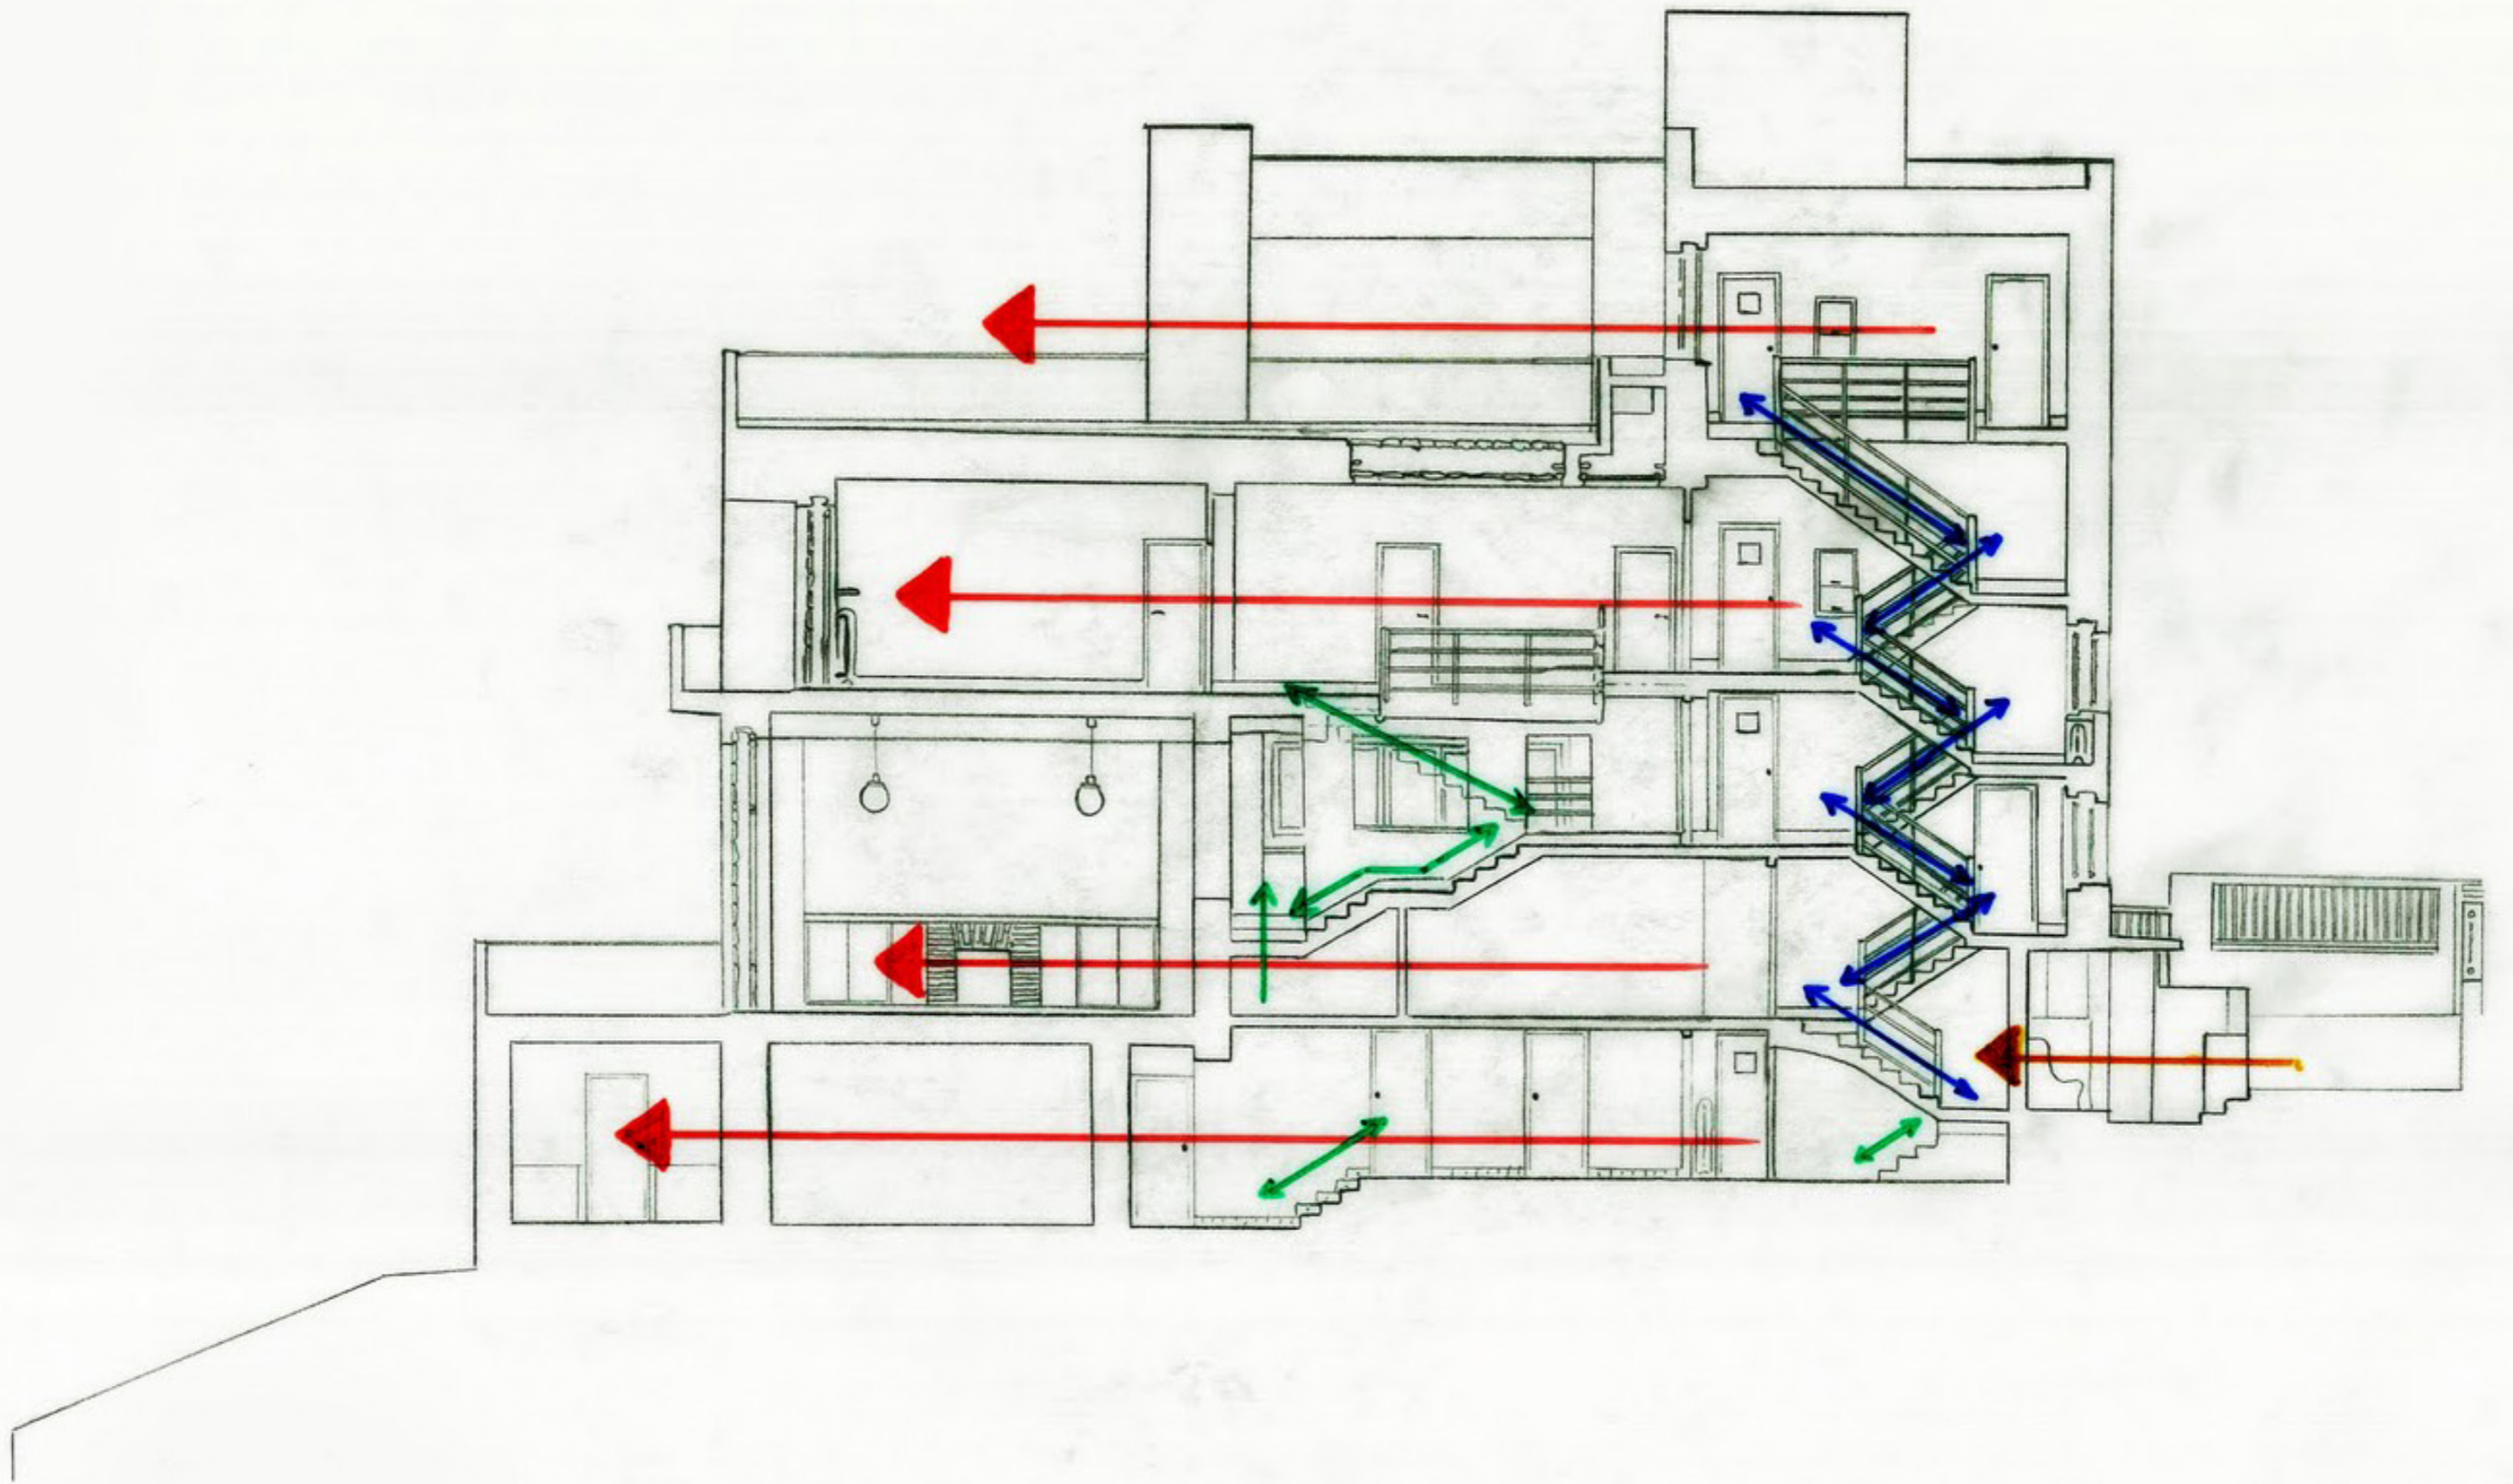

**VILLA MULLER - Adolf Loos**  
CIRCULATION ANALYSIS

**LEGENDS:**

- EXTERIOR CIRCULATION
- FAMILY/GUESTS CIRCULATION
- SERVANTS CIRCULATION
- SHARED ZONE

PLANS @ 1:125 SCALE ON A1

ROOF PLAN

ENTRANCE LEVEL PLAN

SECOND FLOOR PLAN

BASEMENT PLAN

FIRST FLOOR PLAN

W

-  hallway circulation and secondary staircase
-  primary Staircase
-  raumplan influenced walkways

## Space and Circulation Study