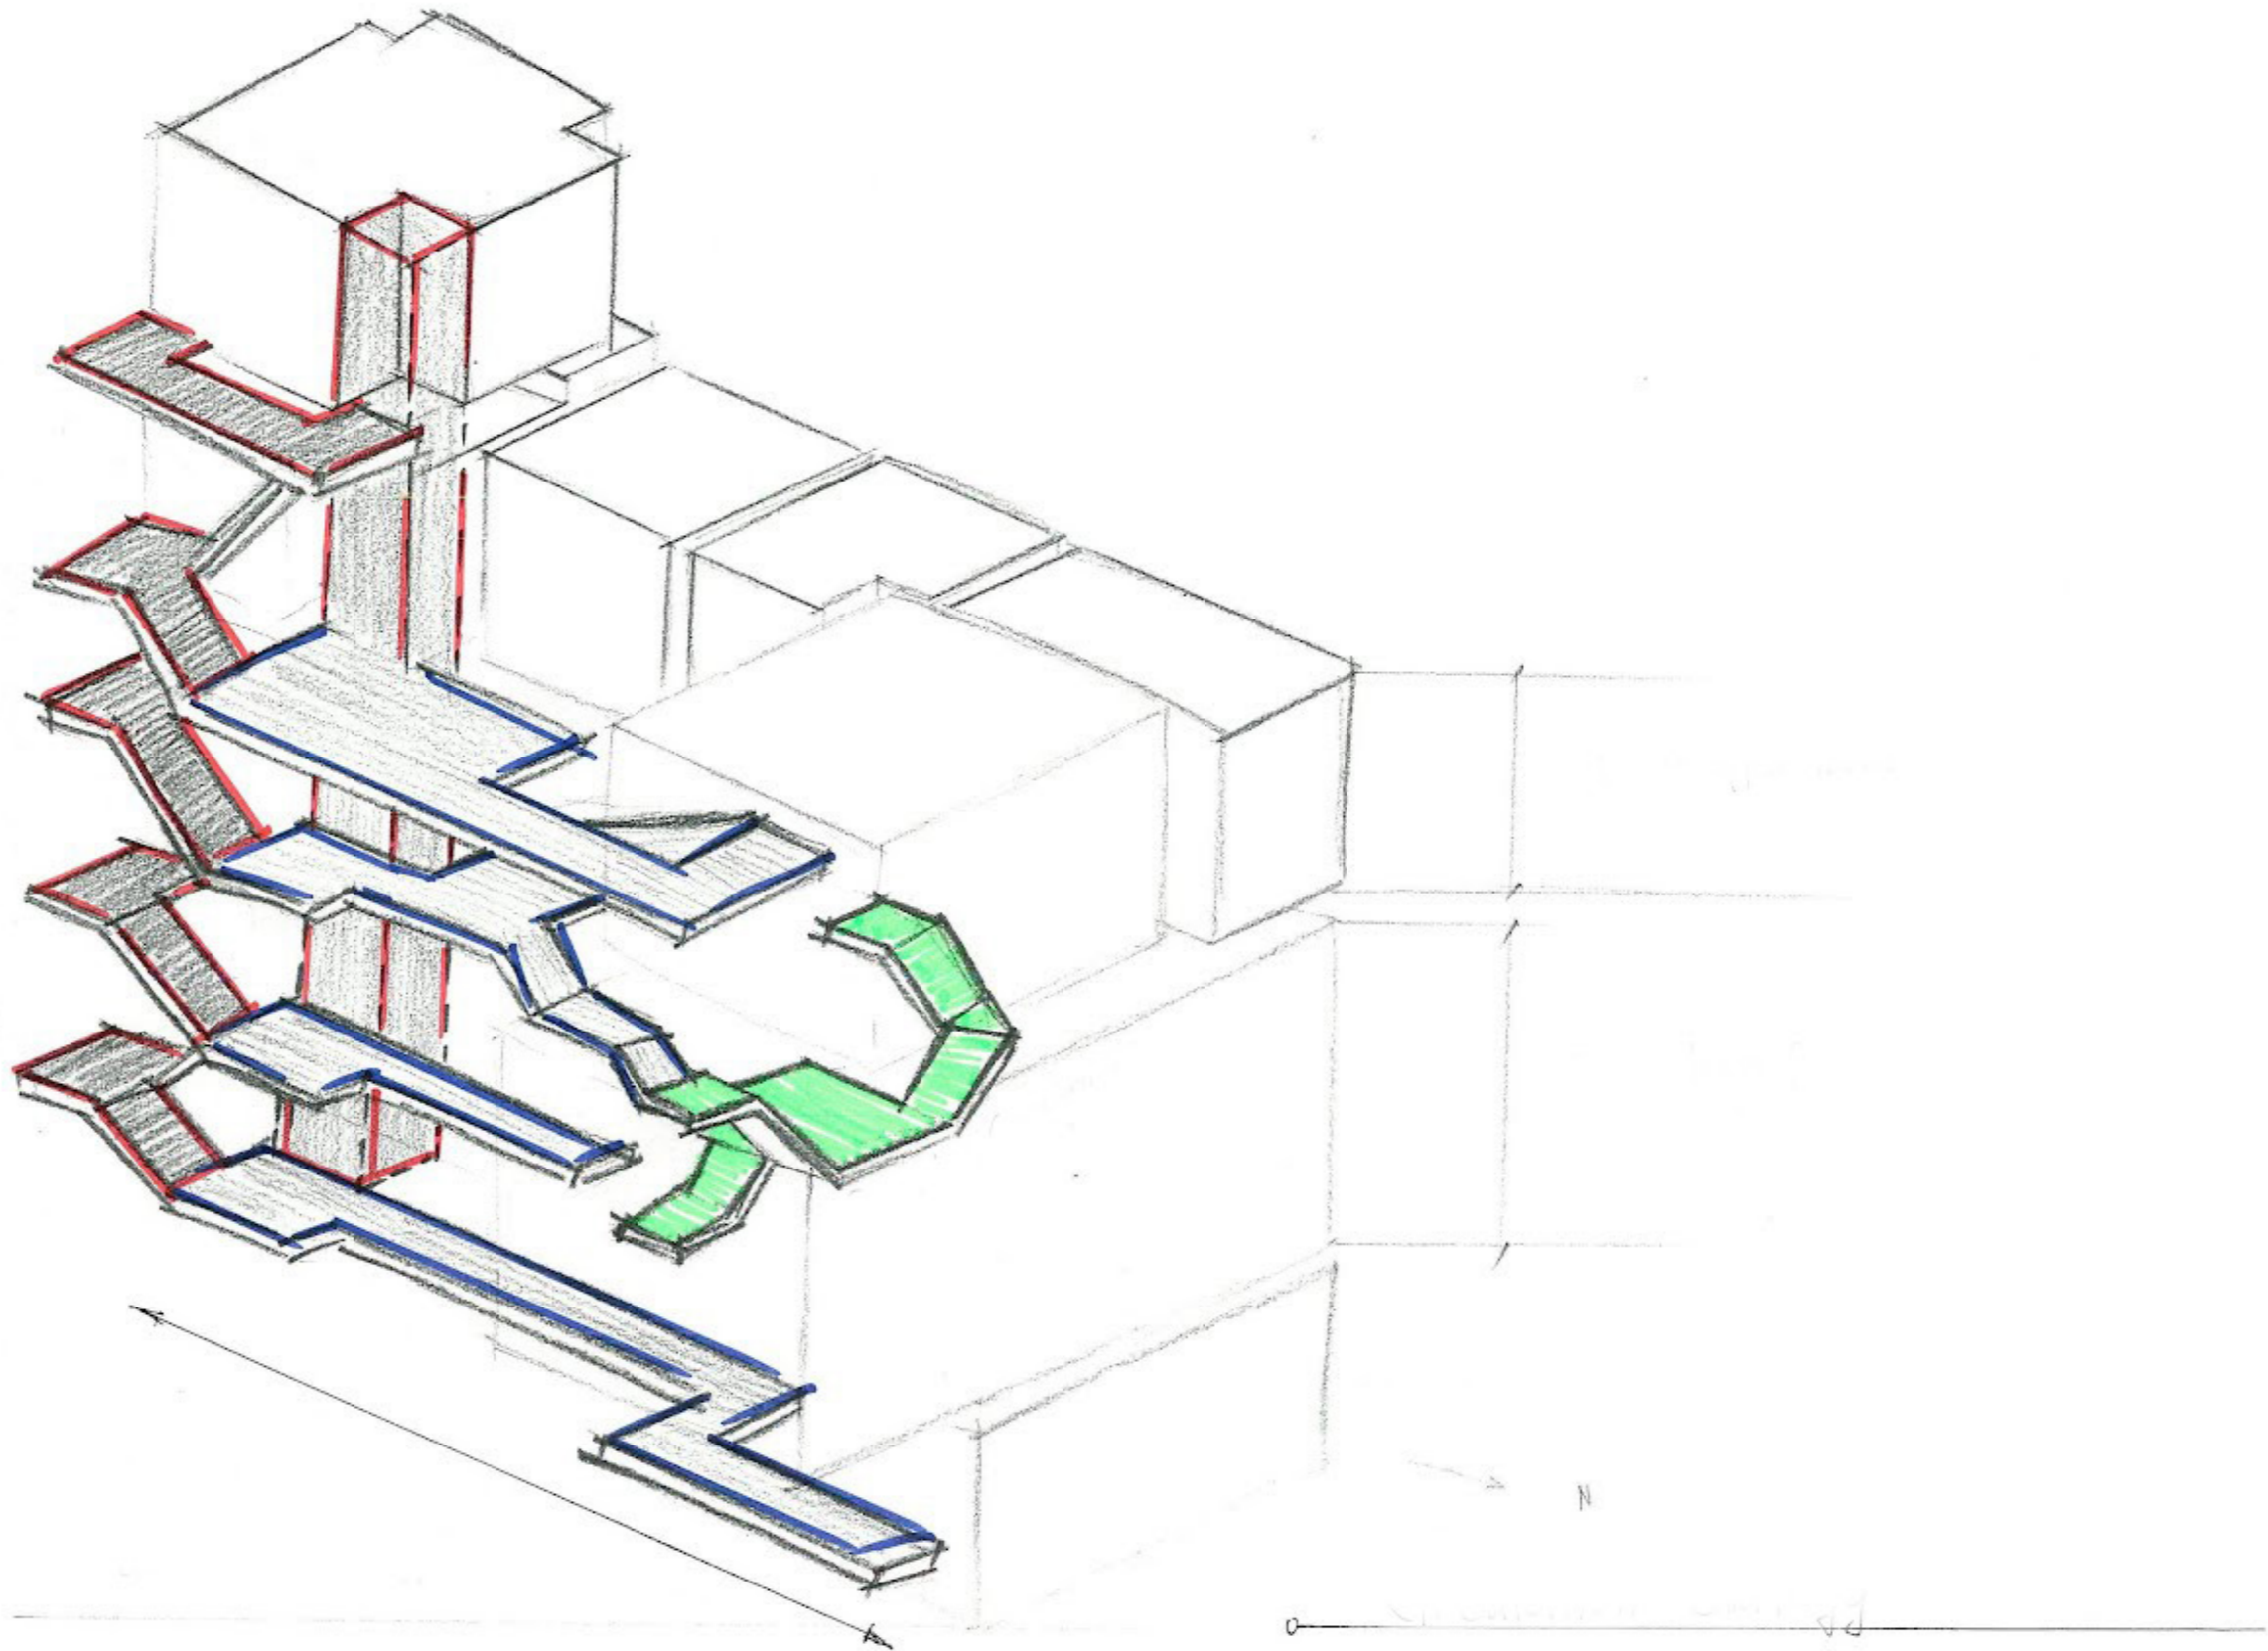

**VILLA MULLER - Adolf Loos**  
CIRCULATION ANALYSIS

**LEGENDS:**

- EXTERIOR CIRCULATION
- FAMILY/GUESTS CIRCULATION
- SERVANTS CIRCULATION
- SHARED ZONE

PLANS @ 1:125 SCALE ON A1

ROOF PLAN

ENTRANCE LEVEL PLAN

SECOND FLOOR PLAN

BASEMENT PLAN

FIRST FLOOR PLAN

W

-  hallway circulation and secondary staircase
-  primary Staircase
-  raumplan influenced walkways

## Space and Circulation Study