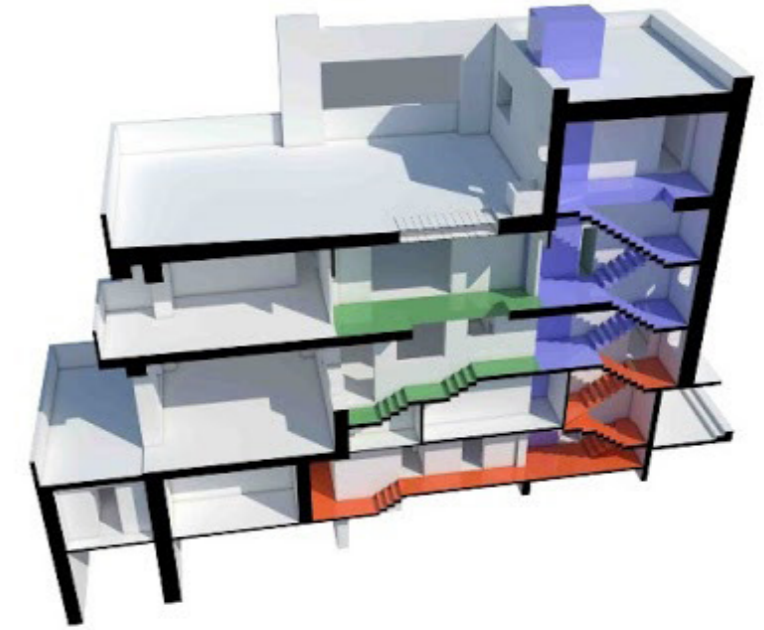

**VILLA MULLER - Adolf Loos**  
CIRCULATION ANALYSIS

**LEGENDS:**

- EXTERIOR CIRCULATION
- FAMILY/GUESTS CIRCULATION
- SERVANTS CIRCULATION
- SHARED ZONE

PLANS @ 1:125 SCALE ON A1

ROOF PLAN

ENTRANCE LEVEL PLAN

SECOND FLOOR PLAN

BASEMENT PLAN

FIRST FLOOR PLAN

W

-  hallway circulation and secondary staircase
-  primary Staircase
-  raumplan influenced walkways

## Space and Circulation Study