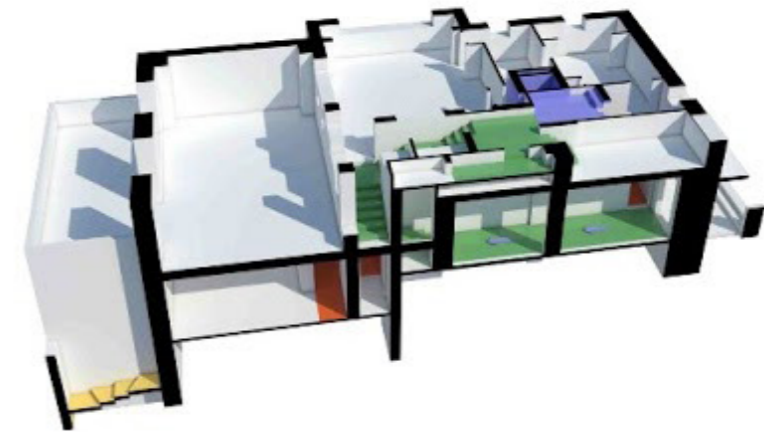

BASEMENT PLAN