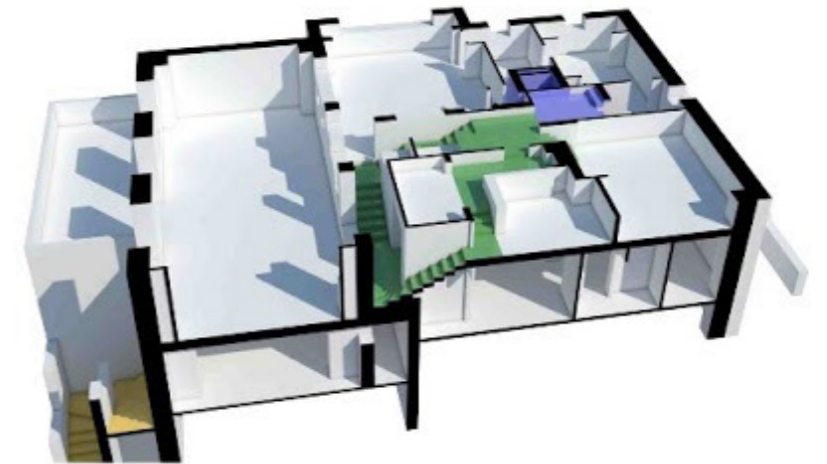

**VILLA MULLER - Adolf Loos**  
CIRCULATION ANALYSIS

**LEGENDS:**

- EXTERIOR CIRCULATION
- FAMILY/GUESTS CIRCULATION
- SERVANTS CIRCULATION
- SHARED ZONE

PLANS @ 1:125 SCALE ON A1

ROOF PLAN

ENTRANCE LEVEL PLAN

SECOND FLOOR PLAN

BASEMENT PLAN

FIRST FLOOR PLAN

W

-  hallway circulation and secondary staircase
-  primary Staircase
-  raumplan influenced walkways

## Space and Circulation Study