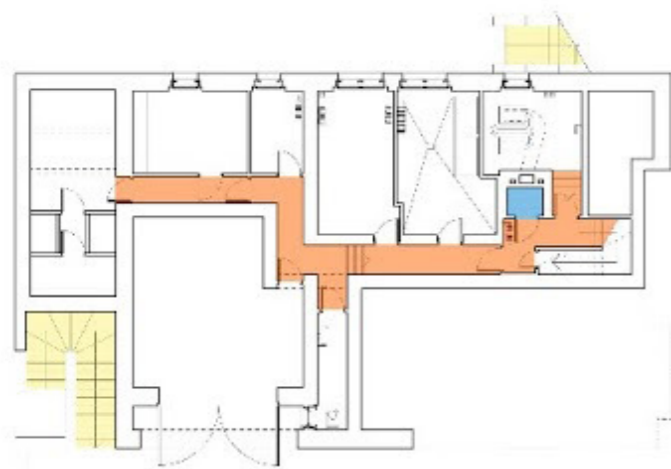

## LEGENDS:

- PRIVATE SPACE
- PUBLIC SPACE
- SERVICES SPACE

PLANS @ 1:125 SCALE ON A1

ROOF PLAN

ENTRANCE LEVEL PLAN

SECOND FLOOR PLAN

BASEMENT PLAN

FIRST FLOOR PLAN

**VILLA MULLER - Adolf Loos**  
CIRCULATION ANALYSIS

**LEGENDS:**

- EXTERIOR CIRCULATION
- FAMILY/GUESTS CIRCULATION
- SERVANTS CIRCULATION
- SHARED ZONE

PLANS @ 1:125 SCALE ON A1

ROOF PLAN

ENTRANCE LEVEL PLAN

SECOND FLOOR PLAN

BASEMENT PLAN

FIRST FLOOR PLAN

W

-  hallway circulation and secondary staircase
-  primary Staircase
-  raumplan influenced walkways

## Space and Circulation Study